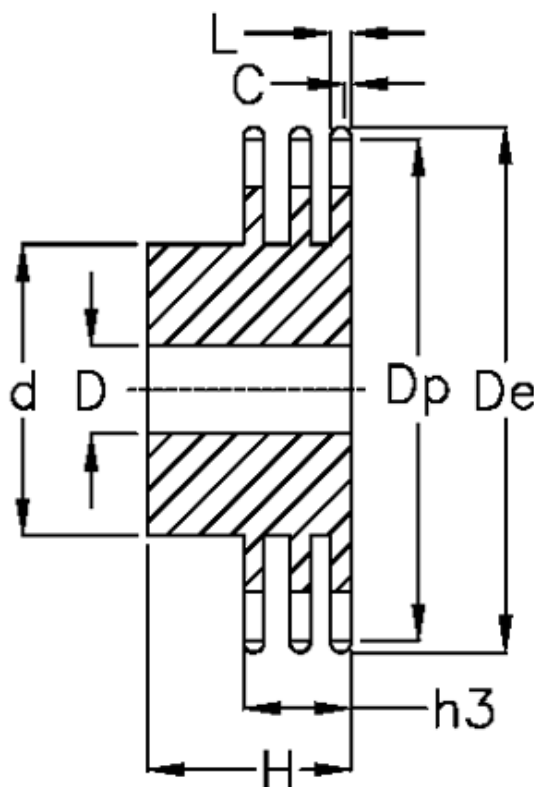

# Data Sheet

Article number: 616013011039

Description: Sprocket 28 B-3 Z=39 triplex  
predrilled

## Measures

C = 5  
d = \*200  
D = 40±0,5

De = 571  
Dp = 552.4

For chain size = 1 3/4" x 1 1/4"

For chain type = 28 B-3

H = 180

h3 = 148  
L = 28.8  
Number of teeth = 39